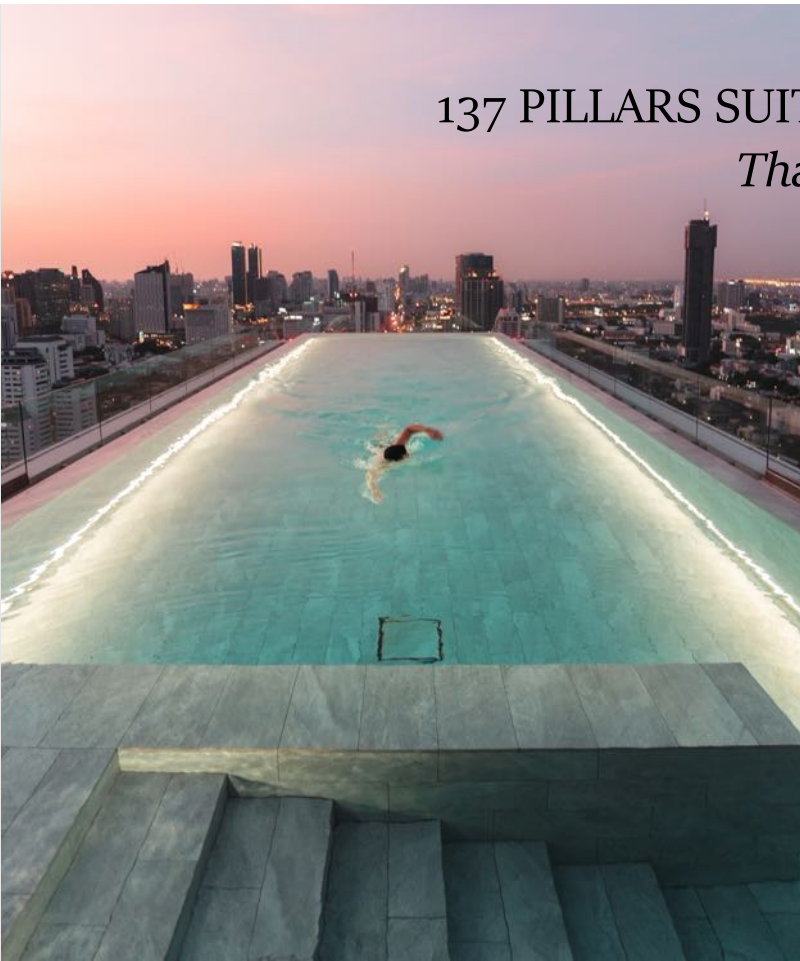

137 PILLARS SUITES & RESIDENCES *Thailand*

Set in the heart of the Sukhumvit-Thonglor area, 137 Pillars Suites & Residences Bangkok wows with a blend of warm Thai design and modern urban flair complemented by elegant suites, infinity pools, stunning views, and traditional hospitality values. The rooftop infinity-edge pool is a design marvel that let you unwind high above the hustle and bustle of Bangkok. Accompanied by Cabanas, here, you can completely relax with a spectacular 360-degree city view.